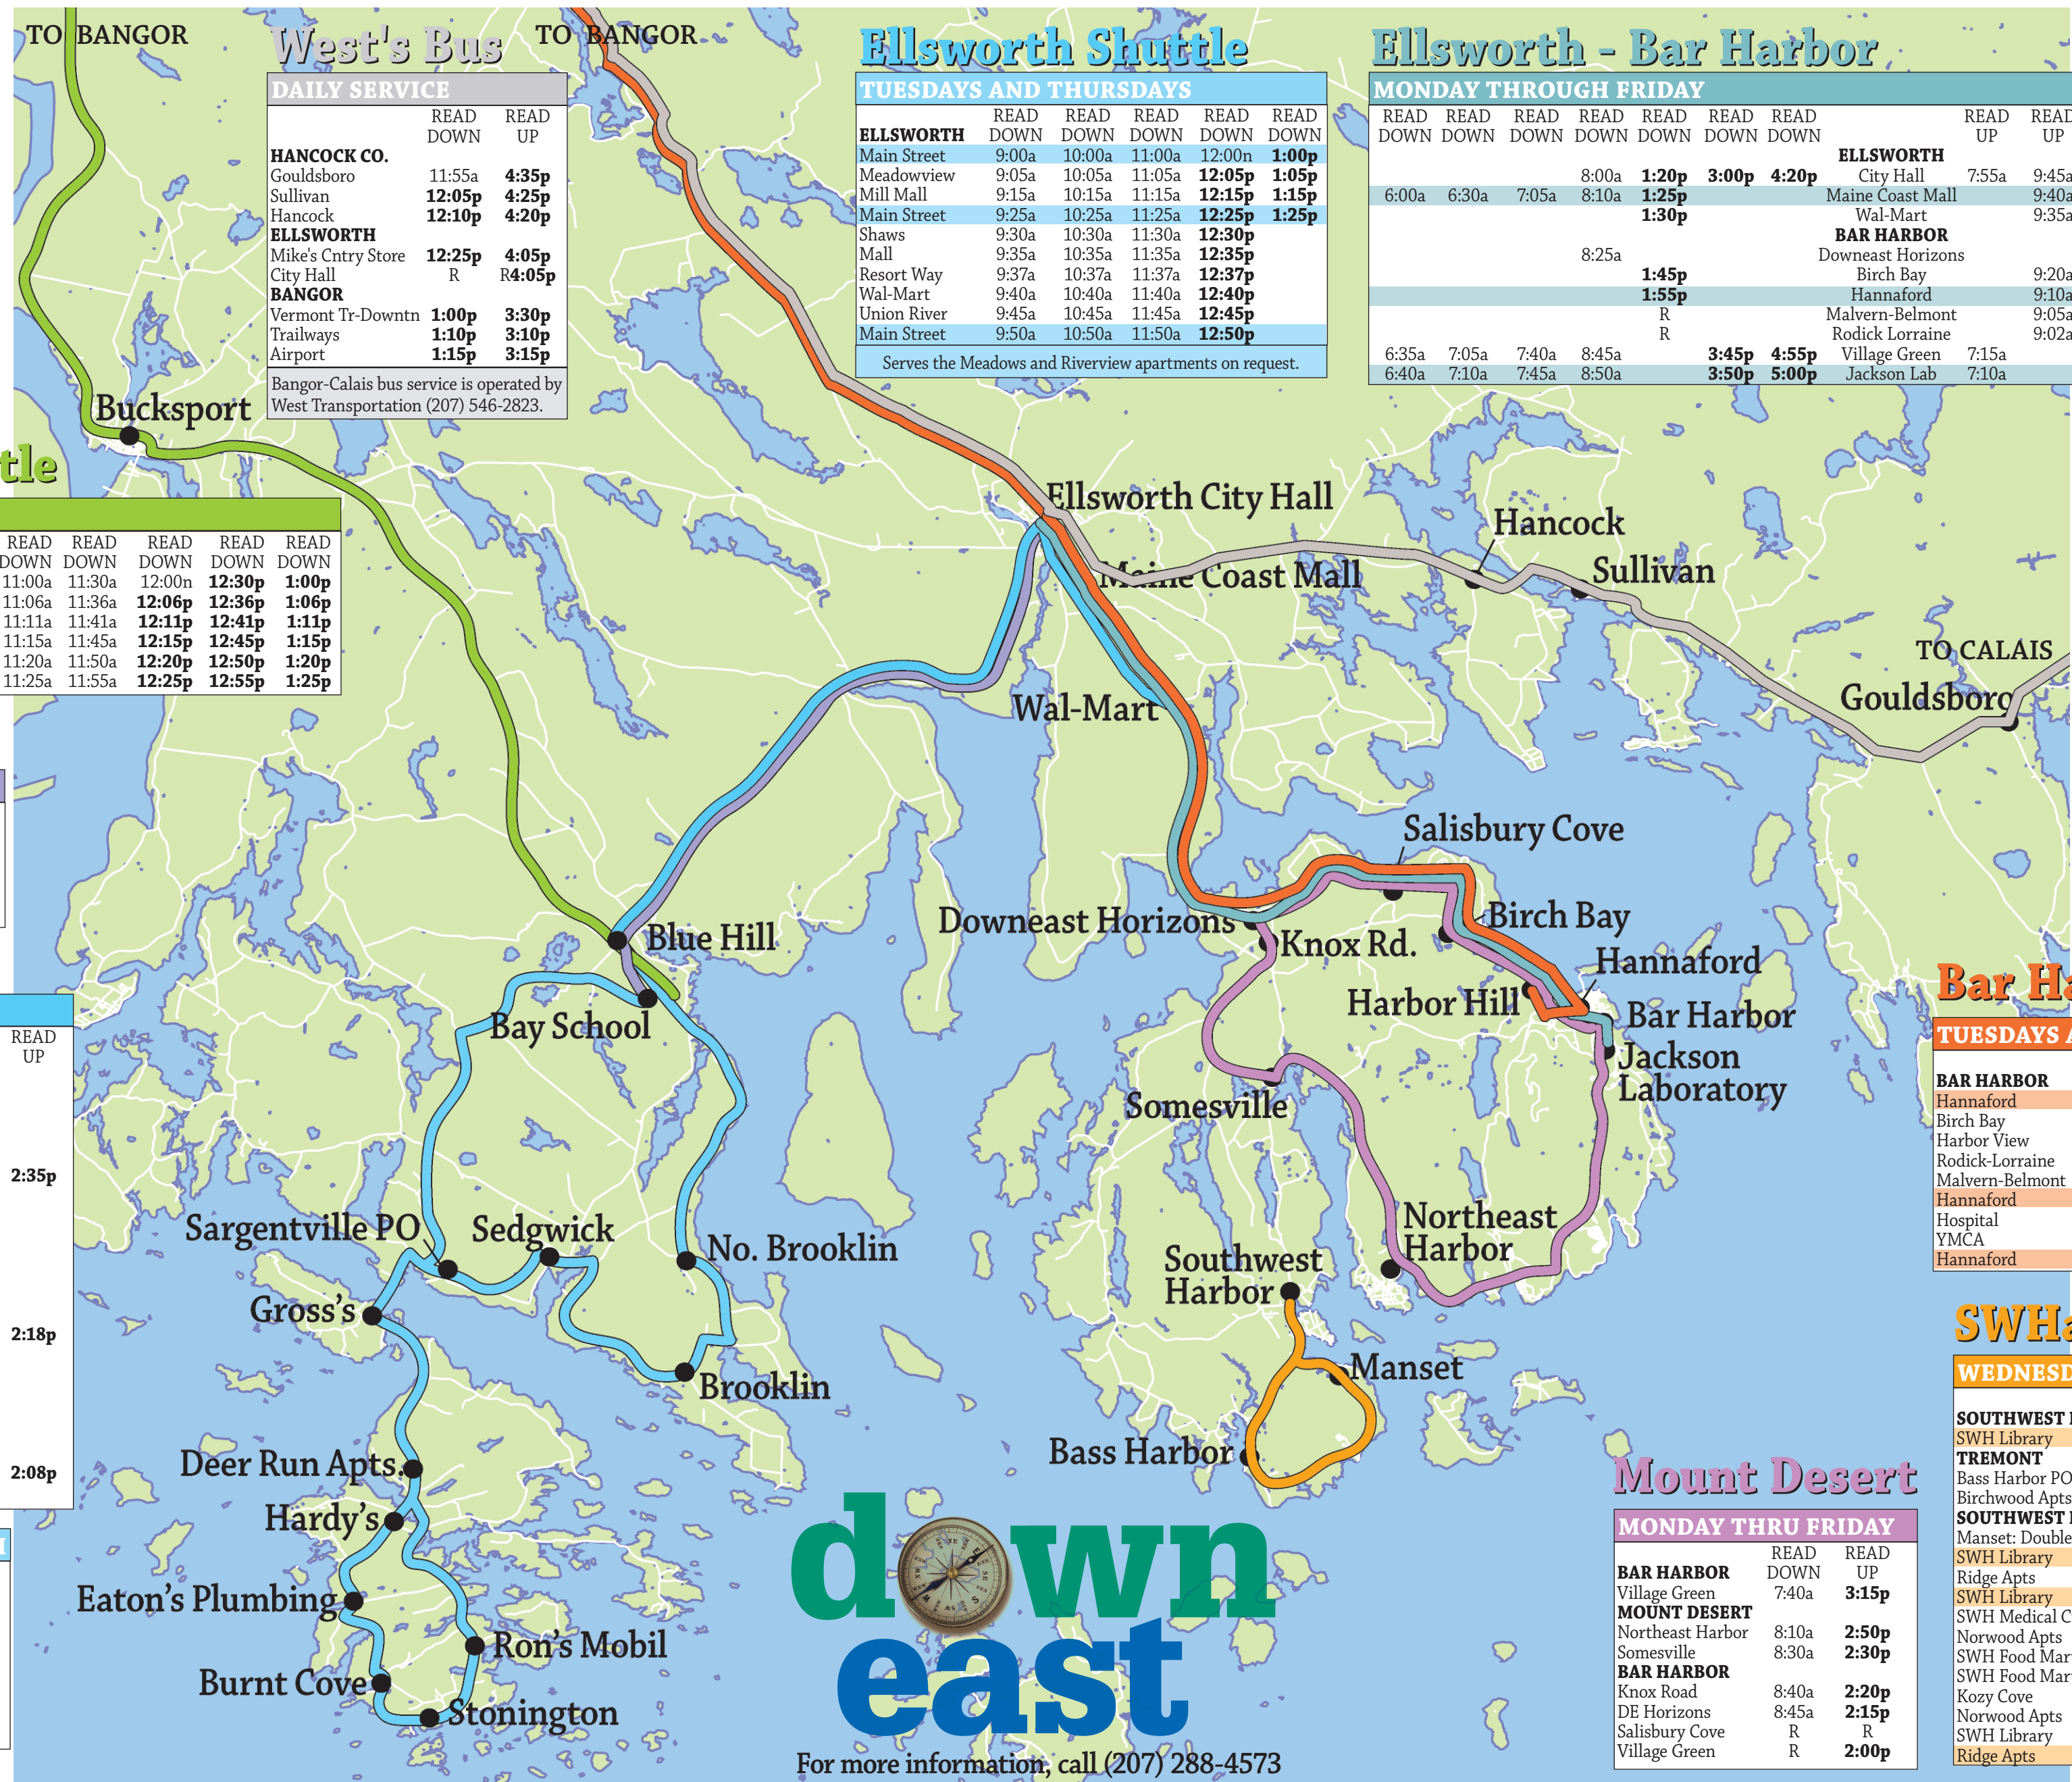

# hancock county has alternatives to \$3 gas

Downeast Transportation offers comprehensive Ellsworth-Bar Harbor commuter service, shopping trips to Ellsworth and Bangor, and convenient in-town shuttles for Bucksport, Ellsworth, Bar Harbor, and Southwest Harbor.

## West's Bus TO BANGOR

DAILY SERVICE		
	READ DOWN	READ UP
<b>HANCOCK CO.</b>		
Gouldsboro	11:55a	4:35p
Sullivan	12:05p	4:25p
Hancock	12:10p	4:20p
<b>ELLSWORTH</b>		
Mike's Cntry Store	12:25p	4:05p
City Hall	R	R4:05p
<b>BANGOR</b>		
Vermont Tr-Downtn	1:00p	3:30p
Trailways	1:10p	3:10p
Airport	1:15p	3:15p

## Ellsworth Shuttle

TUESDAYS AND THURSDAYS					
<b>ELLSWORTH</b>	READ DOWN	READ DOWN	READ DOWN	READ DOWN	READ DOWN
Main Street	9:00a	10:00a	11:00a	12:00n	1:00p
Meadowview	9:05a	10:05a	11:05a	12:05p	1:05p
Mill Mall	9:15a	10:15a	11:15a	12:15p	1:15p
Main Street	9:25a	10:25a	11:25a	12:25p	1:25p
Shaws	9:30a	10:30a	11:30a	12:30p	
Mall	9:35a	10:35a	11:35a	12:35p	
Resort Way	9:37a	10:37a	11:37a	12:37p	
Wal-Mart	9:40a	10:40a	11:40a	12:40p	
Union River	9:45a	10:45a	11:45a	12:45p	
Main Street	9:50a	10:50a	11:50a	12:50p	

## Bar Harbor Shuttle

TUESDAYS AND THURSDAYS					
<b>BAR HARBOR</b>	READ DOWN	READ DOWN	READ DOWN	READ DOWN	READ DOWN
Hannaford	9:30a	10:30a	11:30a	12:30p	1:30p
Birch Bay	9:40a	10:40a	11:40a	12:40p	R
Harbor View	9:48a	10:48a	11:48a	12:48p	R
Rodick-Lorraine	9:53a	10:53a	11:53a	12:53p	R
Malvern-Belmont	9:55a	10:55a	11:55a	12:55p	R
Hannaford	9:58a	10:58a	11:58a	12:58p	
Hospital	10:03a	11:03a	12:03p	1:03p	
YMCA	10:05a	11:05a	12:05p	1:05p	
Hannaford	10:15a	11:15a	12:15p	1:15p	