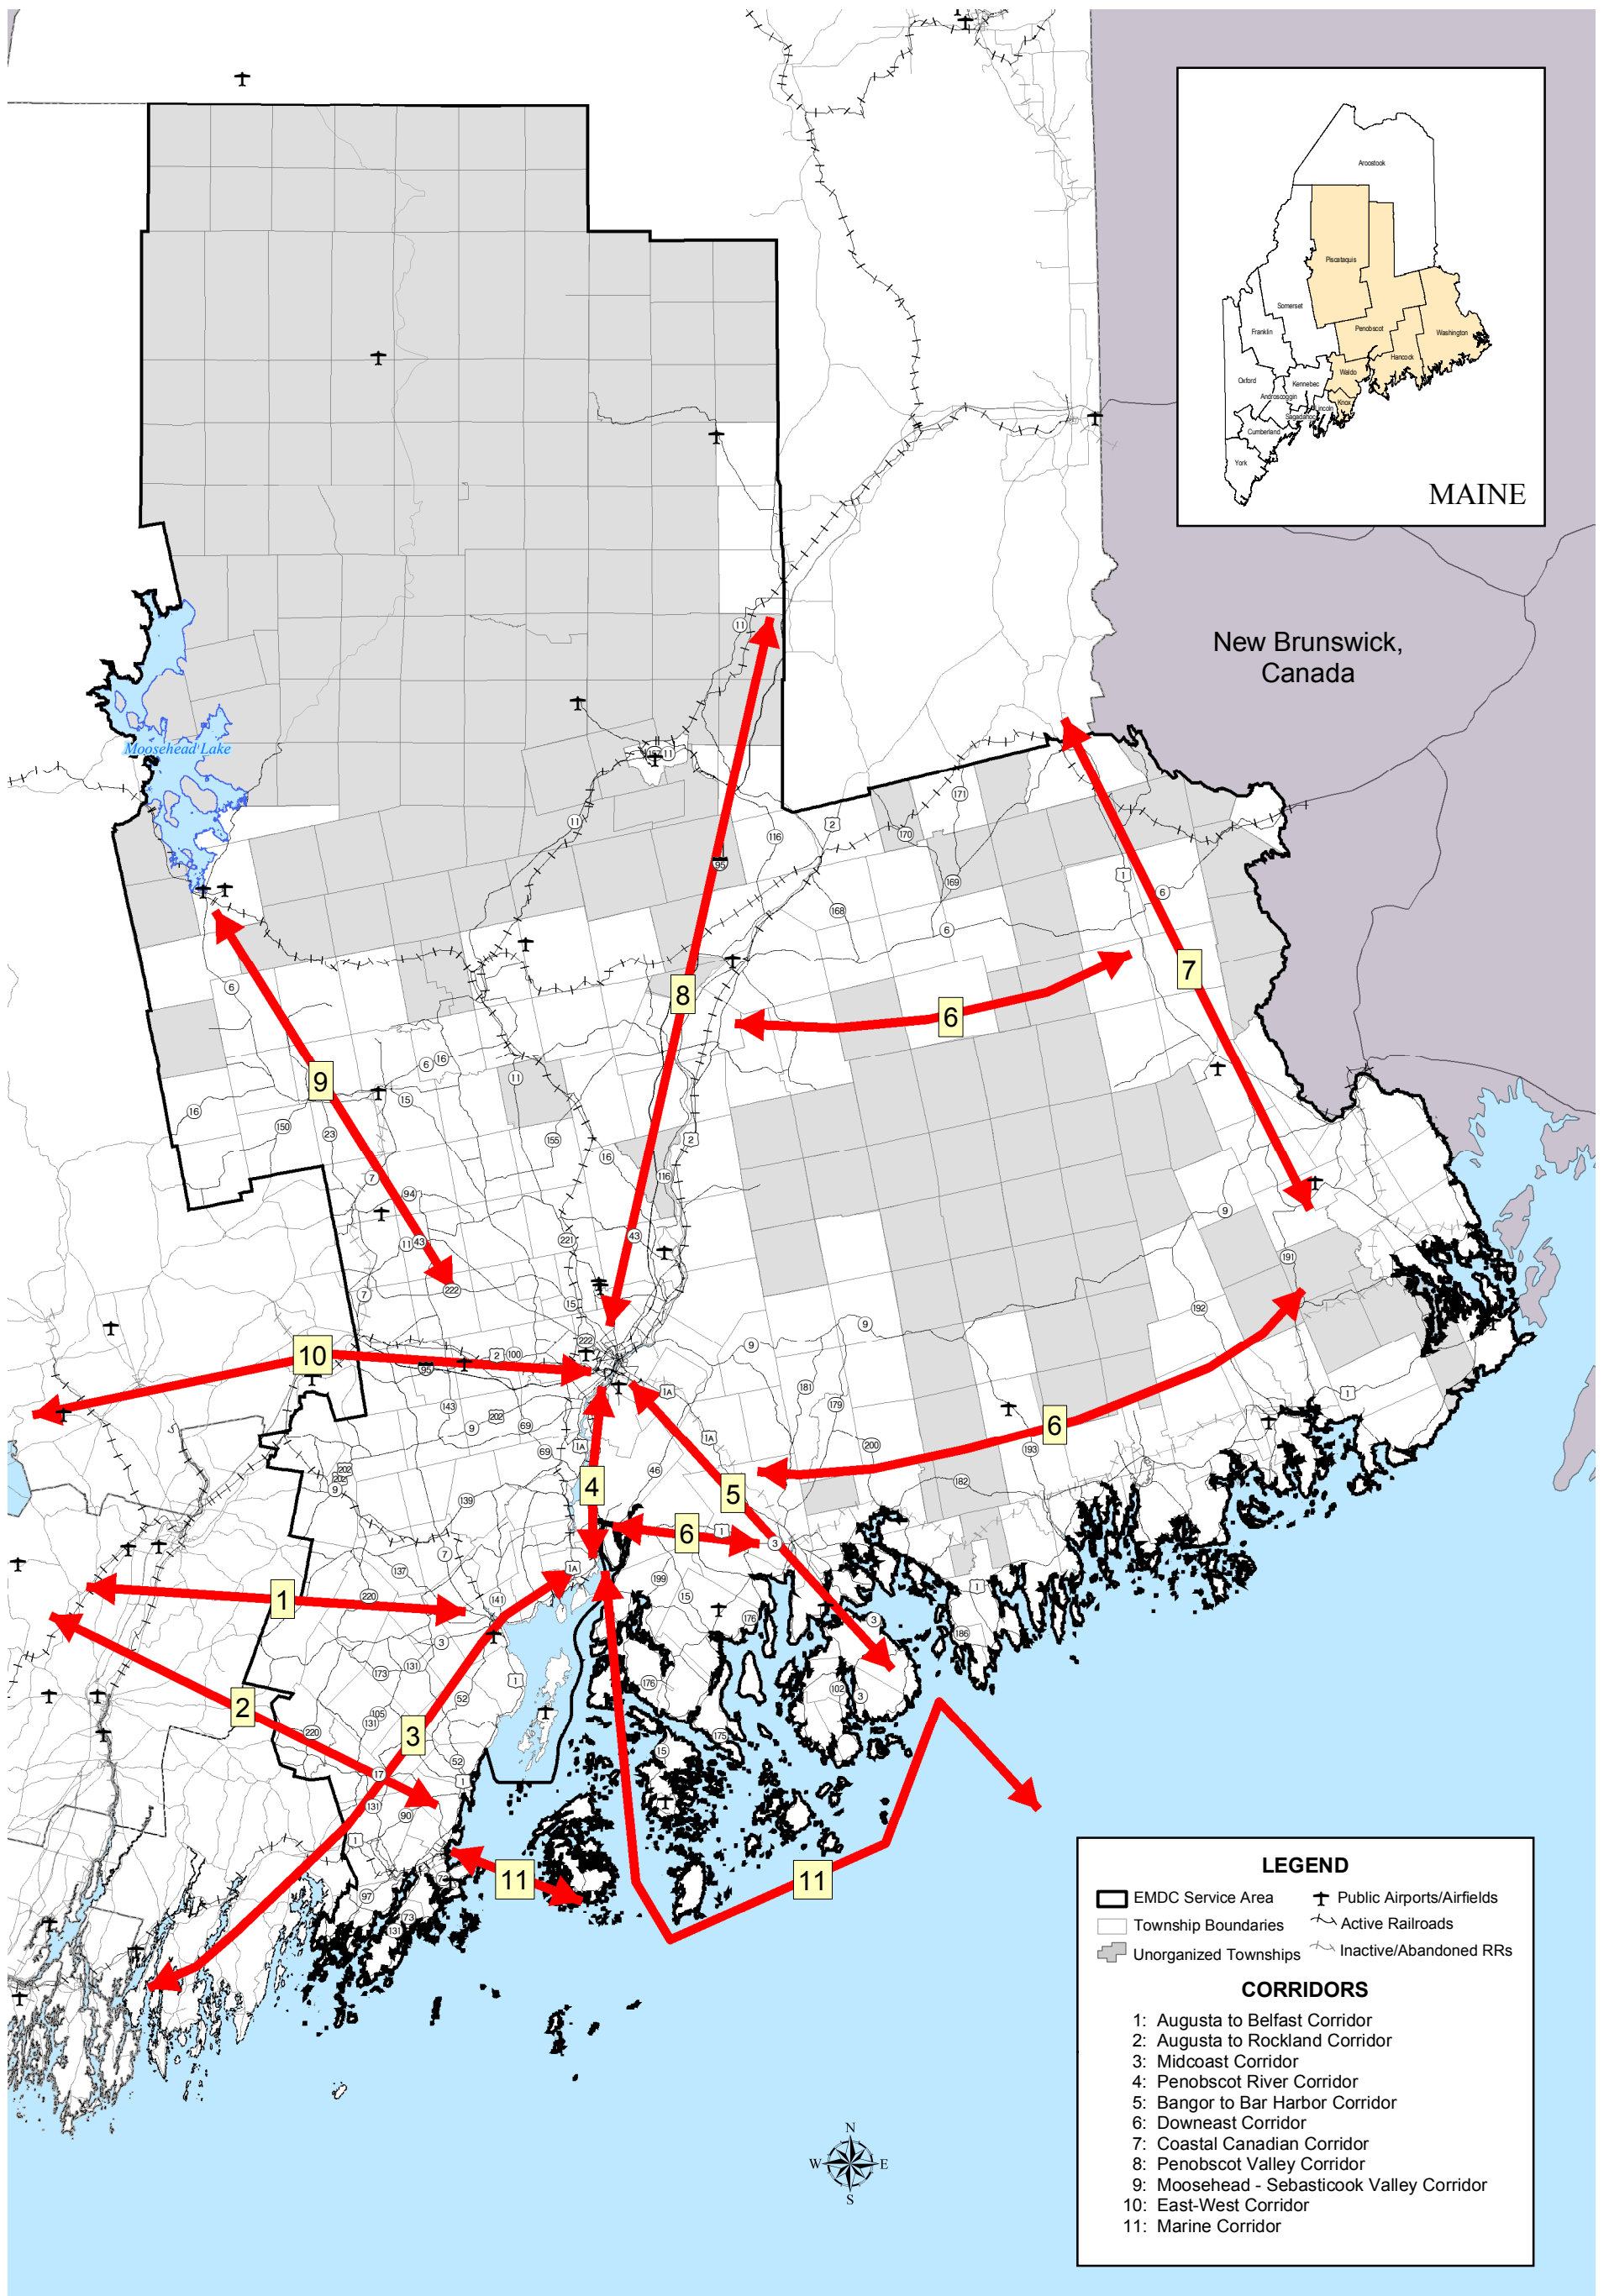

Central and Eastern Maine Regional Needs Assessment

Hancock, Knox, Penobscot, Piscataquis, Waldo and Washington Counties

Sources: EMDC, MEDOT, LURC and MEGIS
Map revised: February, 2005

Eastern Maine Development Corporation
One Cumberland Place, Suite 300
PO Box 2579
Bangor, ME 04402-2579
(207) 942-6389
Web site: www.emdc.org

0 5 10 20 Miles

PROPOSED CORRIDORS