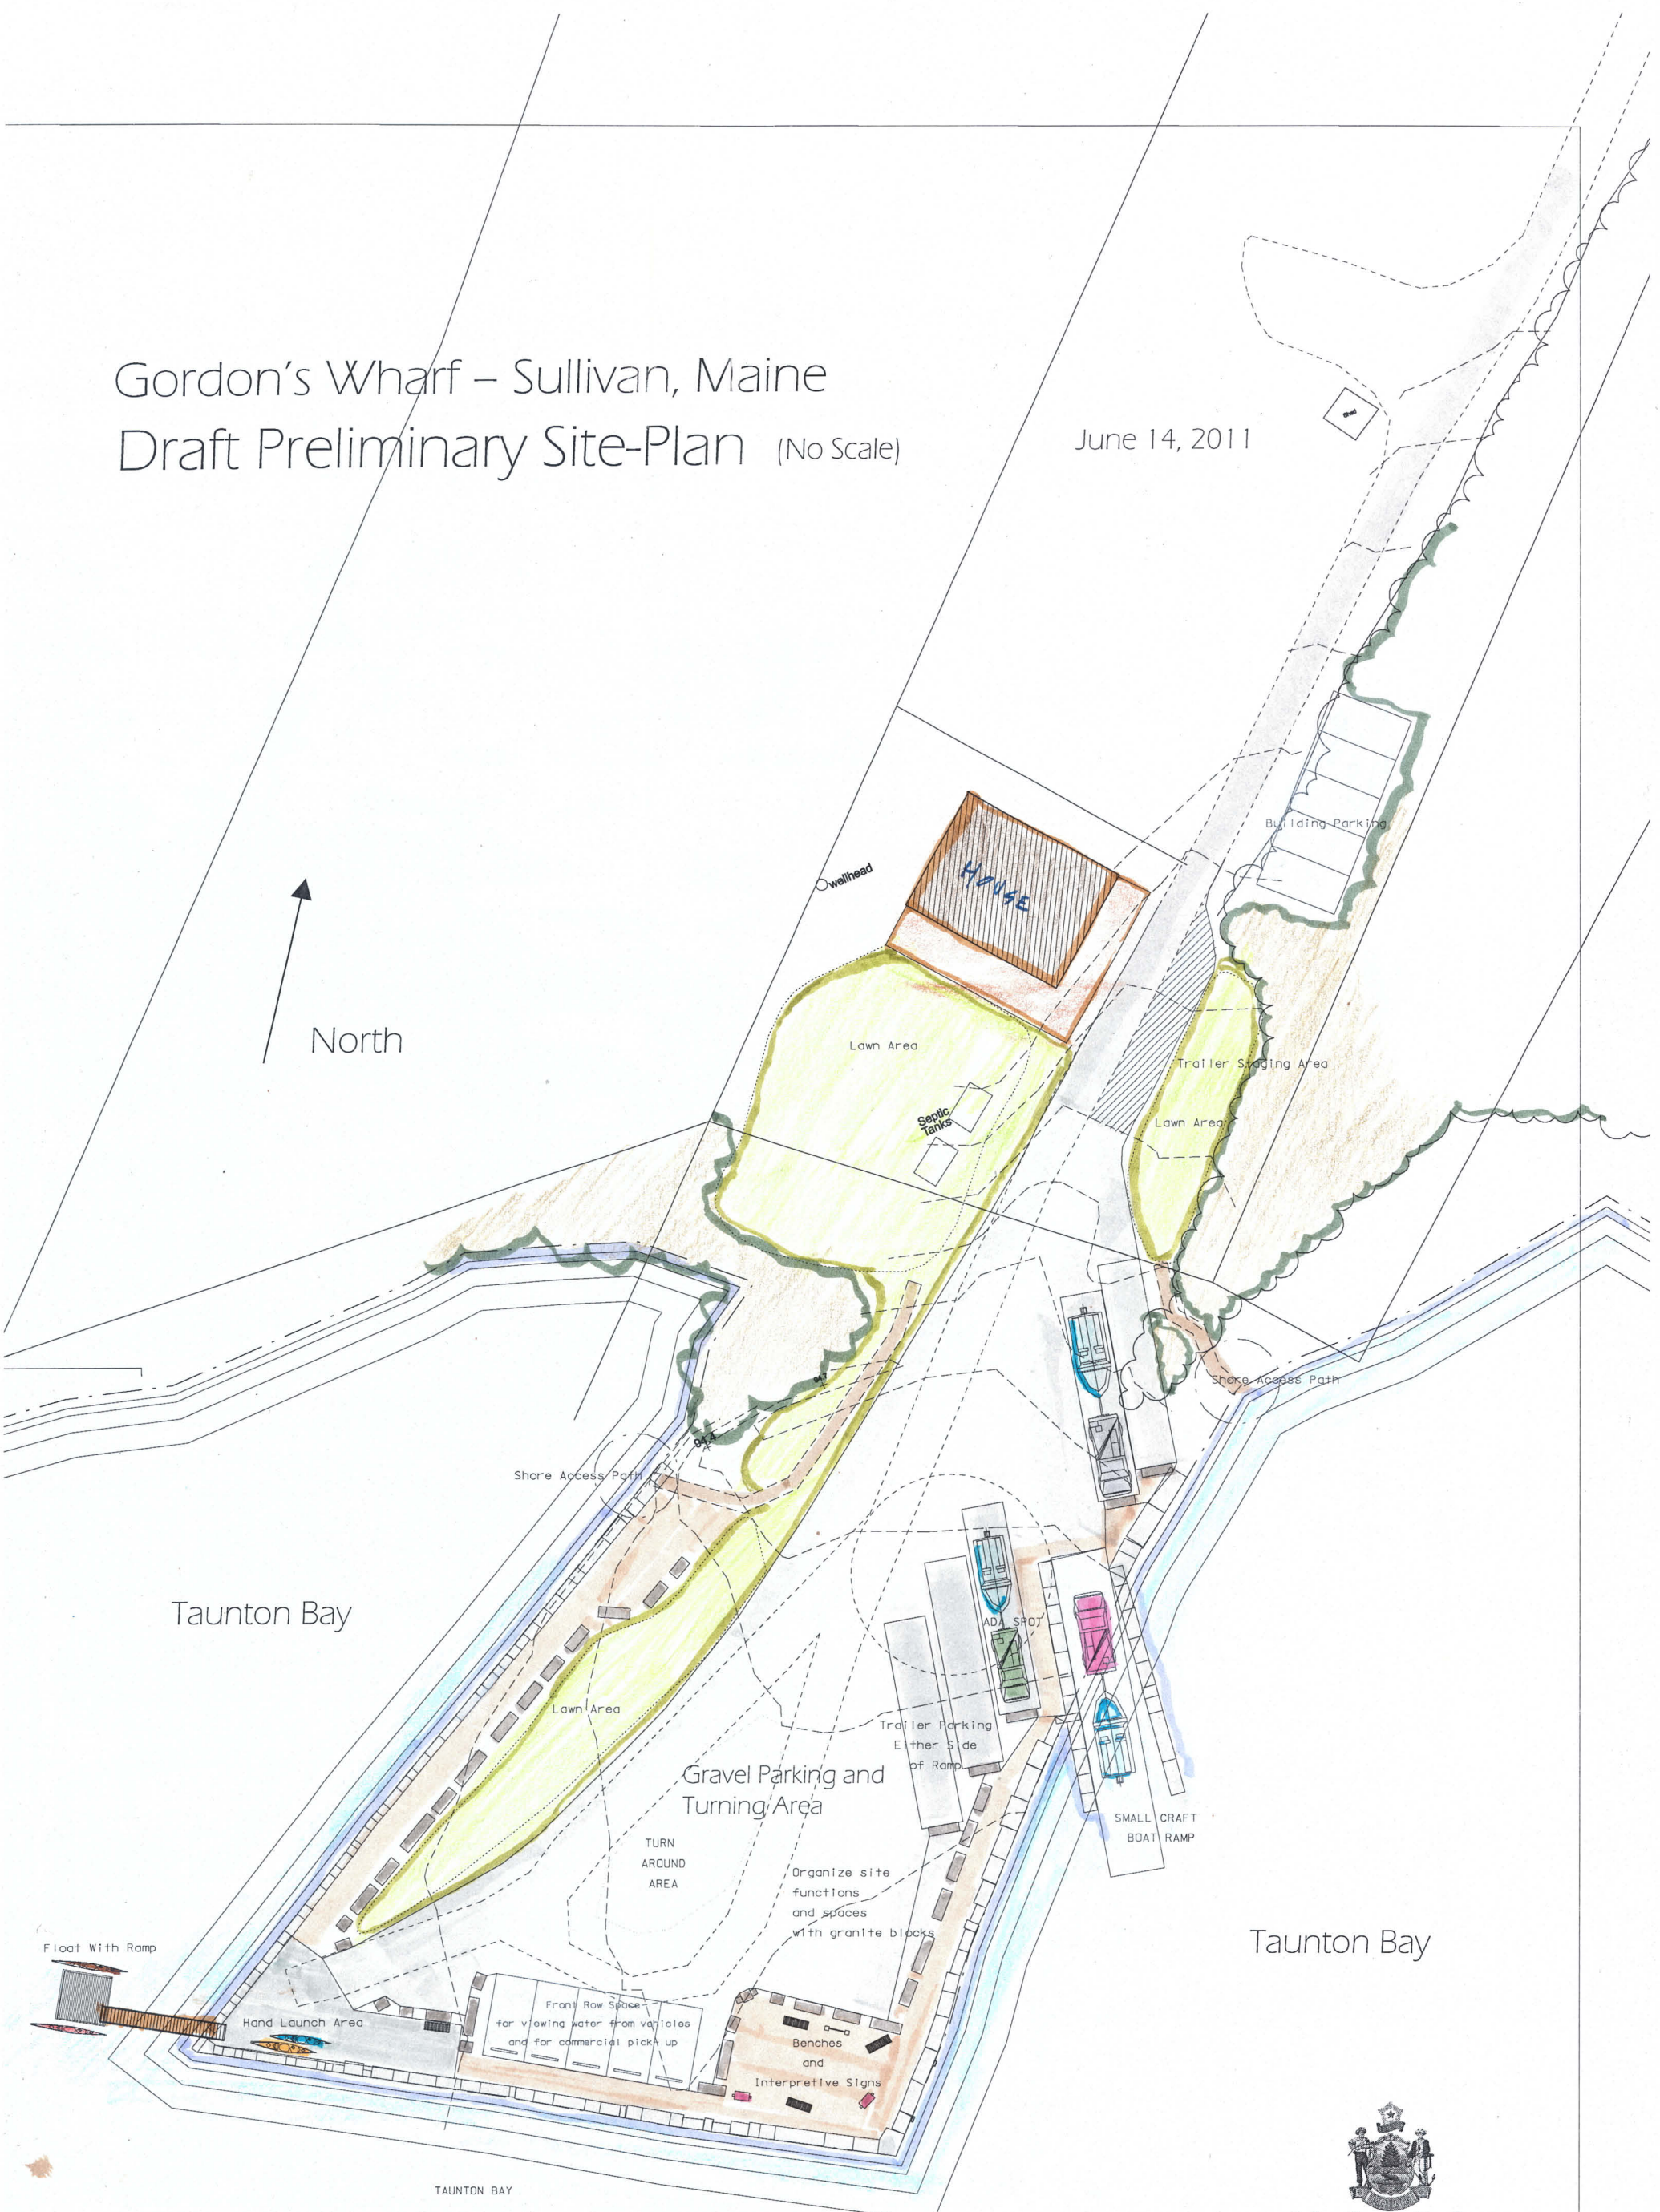

# Gordon's Wharf – Sullivan, Maine Draft Preliminary Site-Plan (No Scale)

June 14, 2011

Drawn BY: Larry Johannesman  
MaineDOT Landscape Architect