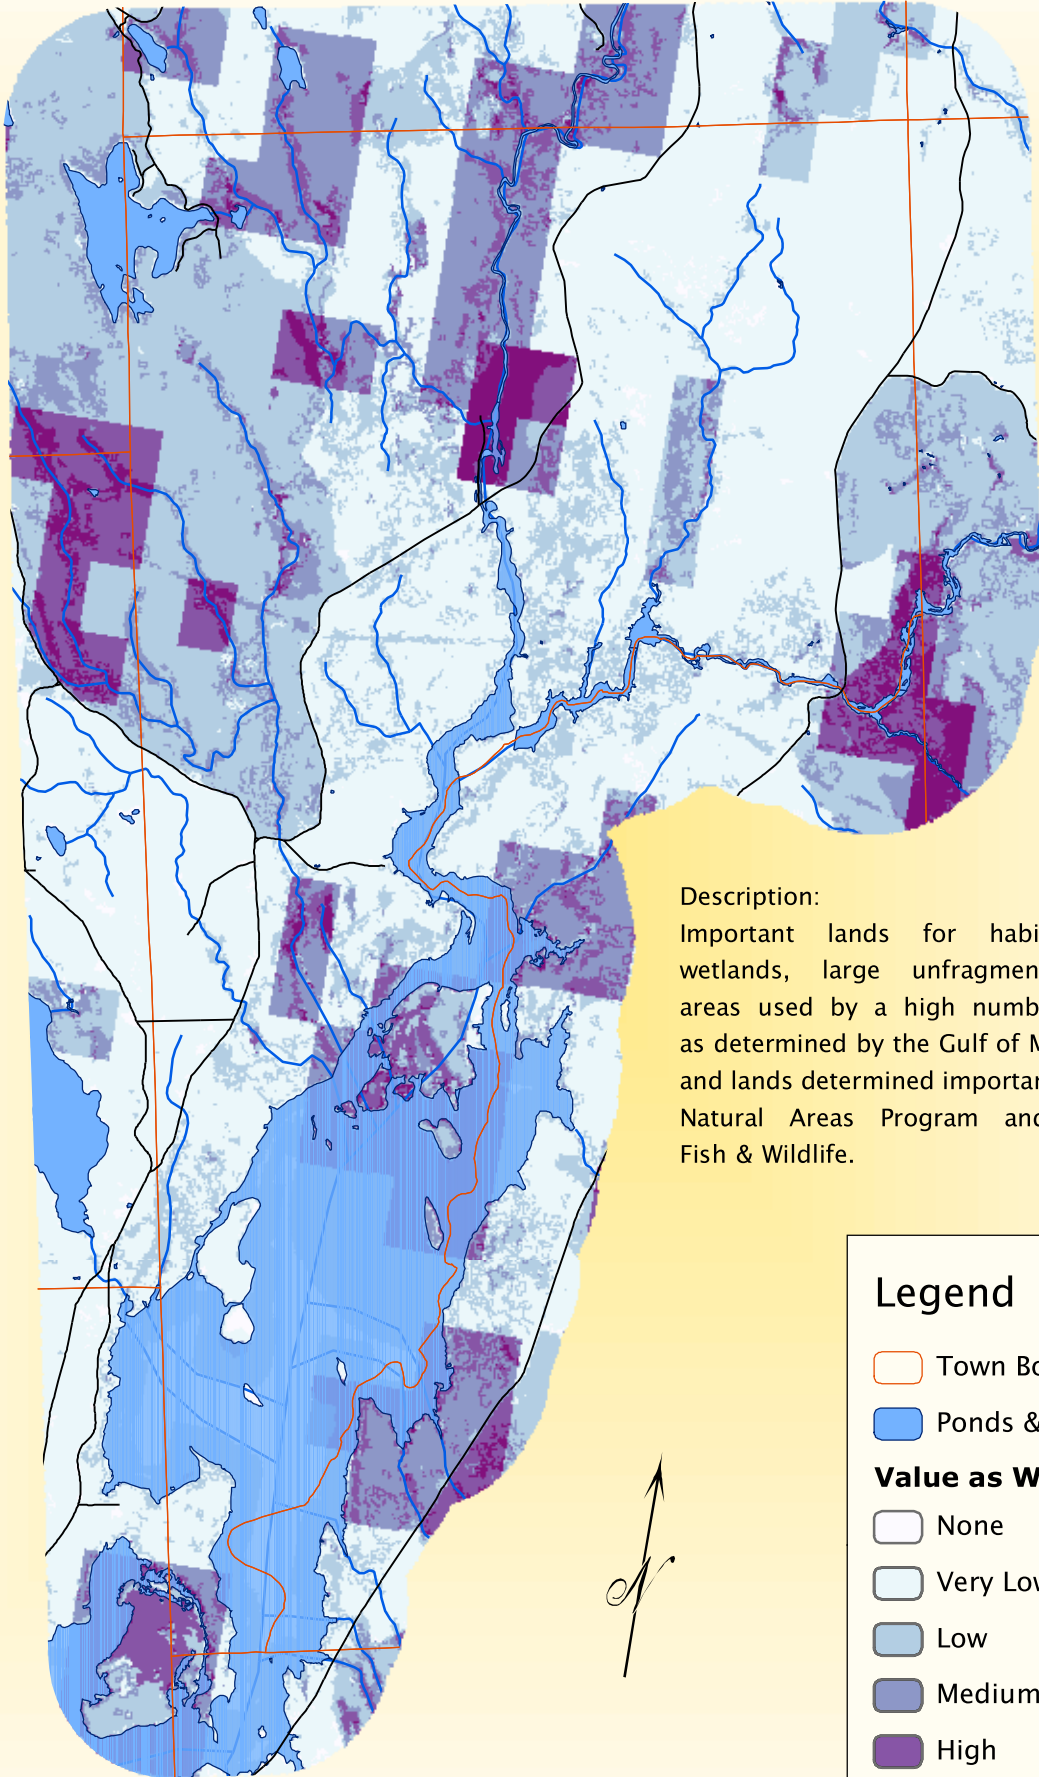

Mariaville - Wildlife Habitat

Description:

Important lands for habitat include wetlands, large unfragmented blocks, areas used by a high number of species as determined by the Gulf of Maine Program, and lands determined important by the Maine Natural Areas Program and by Inland Fish & Wildlife.

Legend

 Town Boundary

 Ponds & Rivers

Value as Wildlife Habitat

 None

 Very Low

 Low

 Medium

 High

 Very High