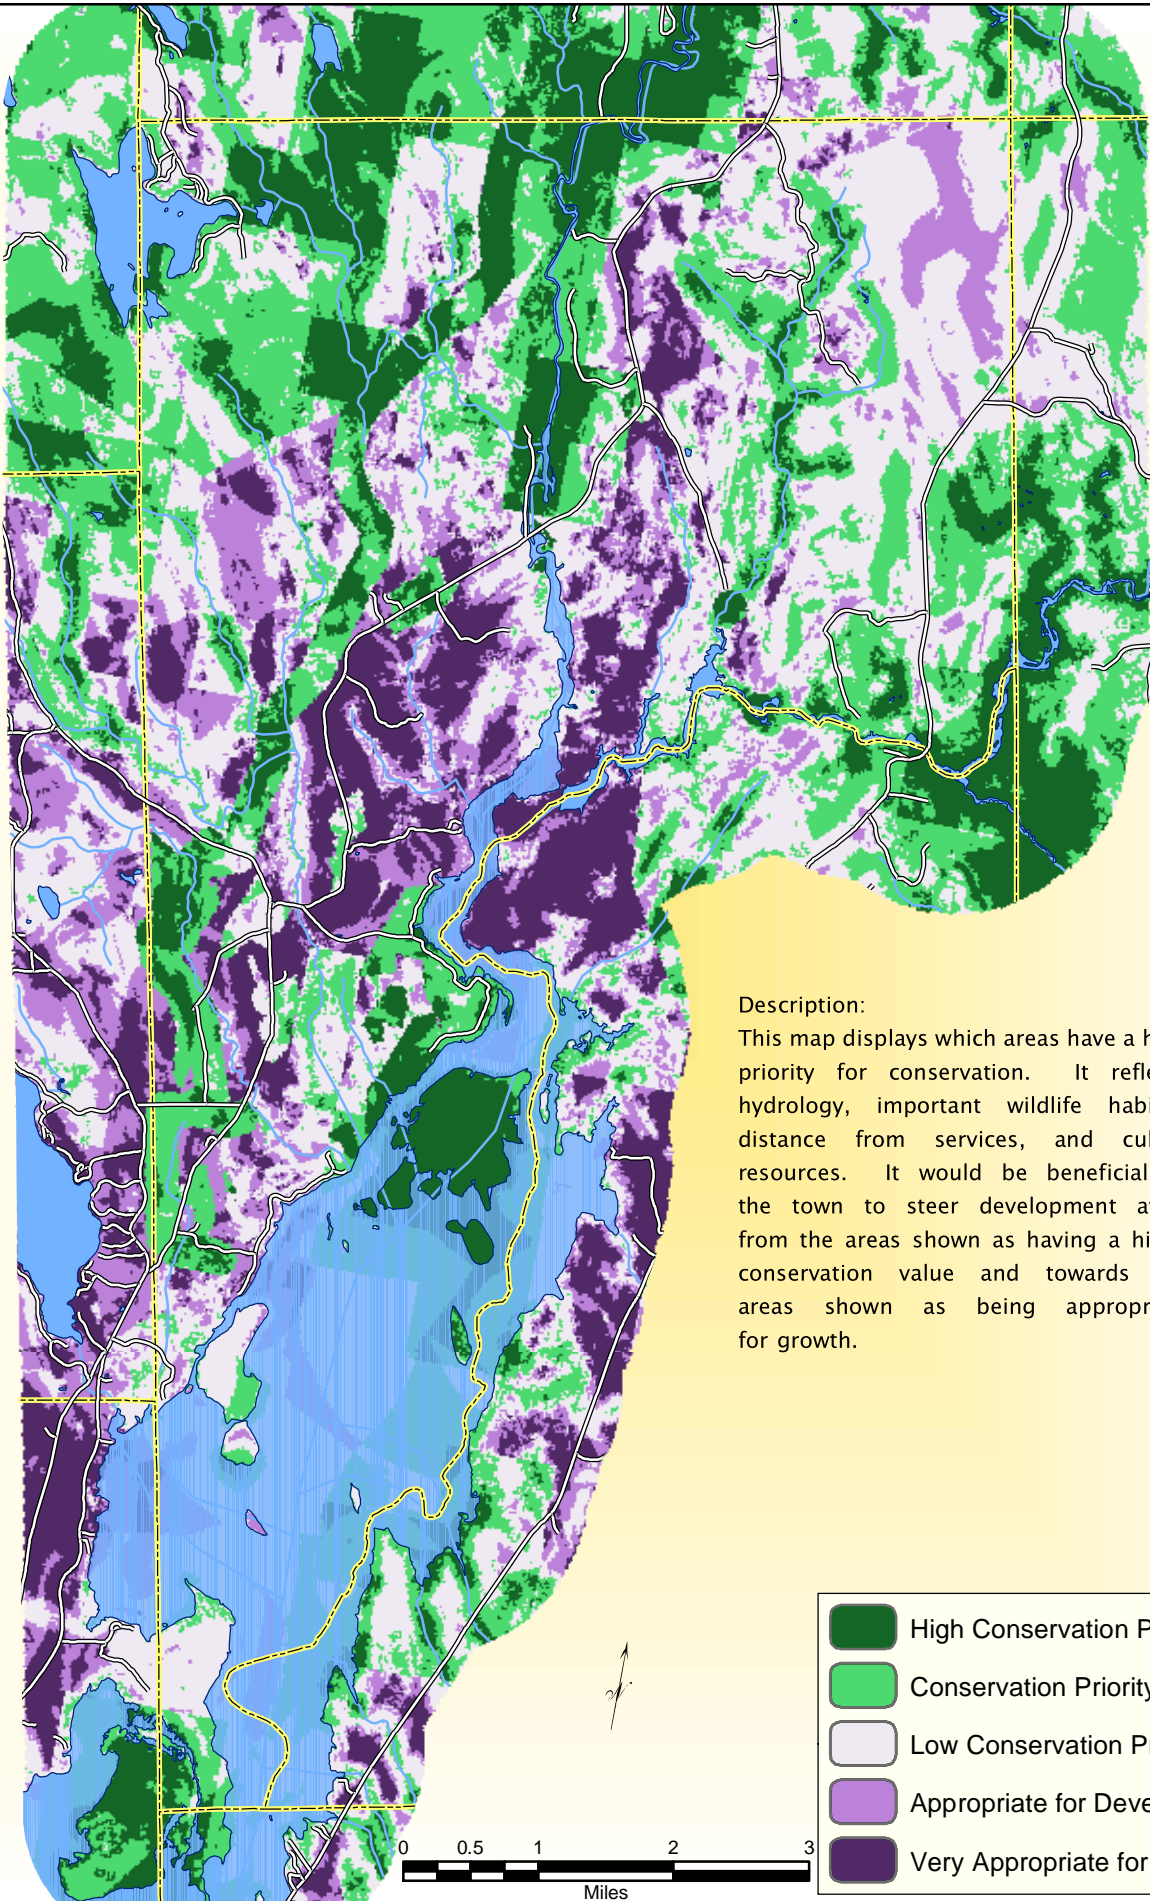

Mariaville - Conservation Priorities

Description:
This map displays which areas have a high priority for conservation. It reflects hydrology, important wildlife habitat, distance from services, and cultural resources. It would be beneficial to the town to steer development away from the areas shown as having a high conservation value and towards the areas shown as being appropriate for growth.

- High Conservation Priority
- Conservation Priority
- Low Conservation Priority
- Appropriate for Development
- Very Appropriate for Development