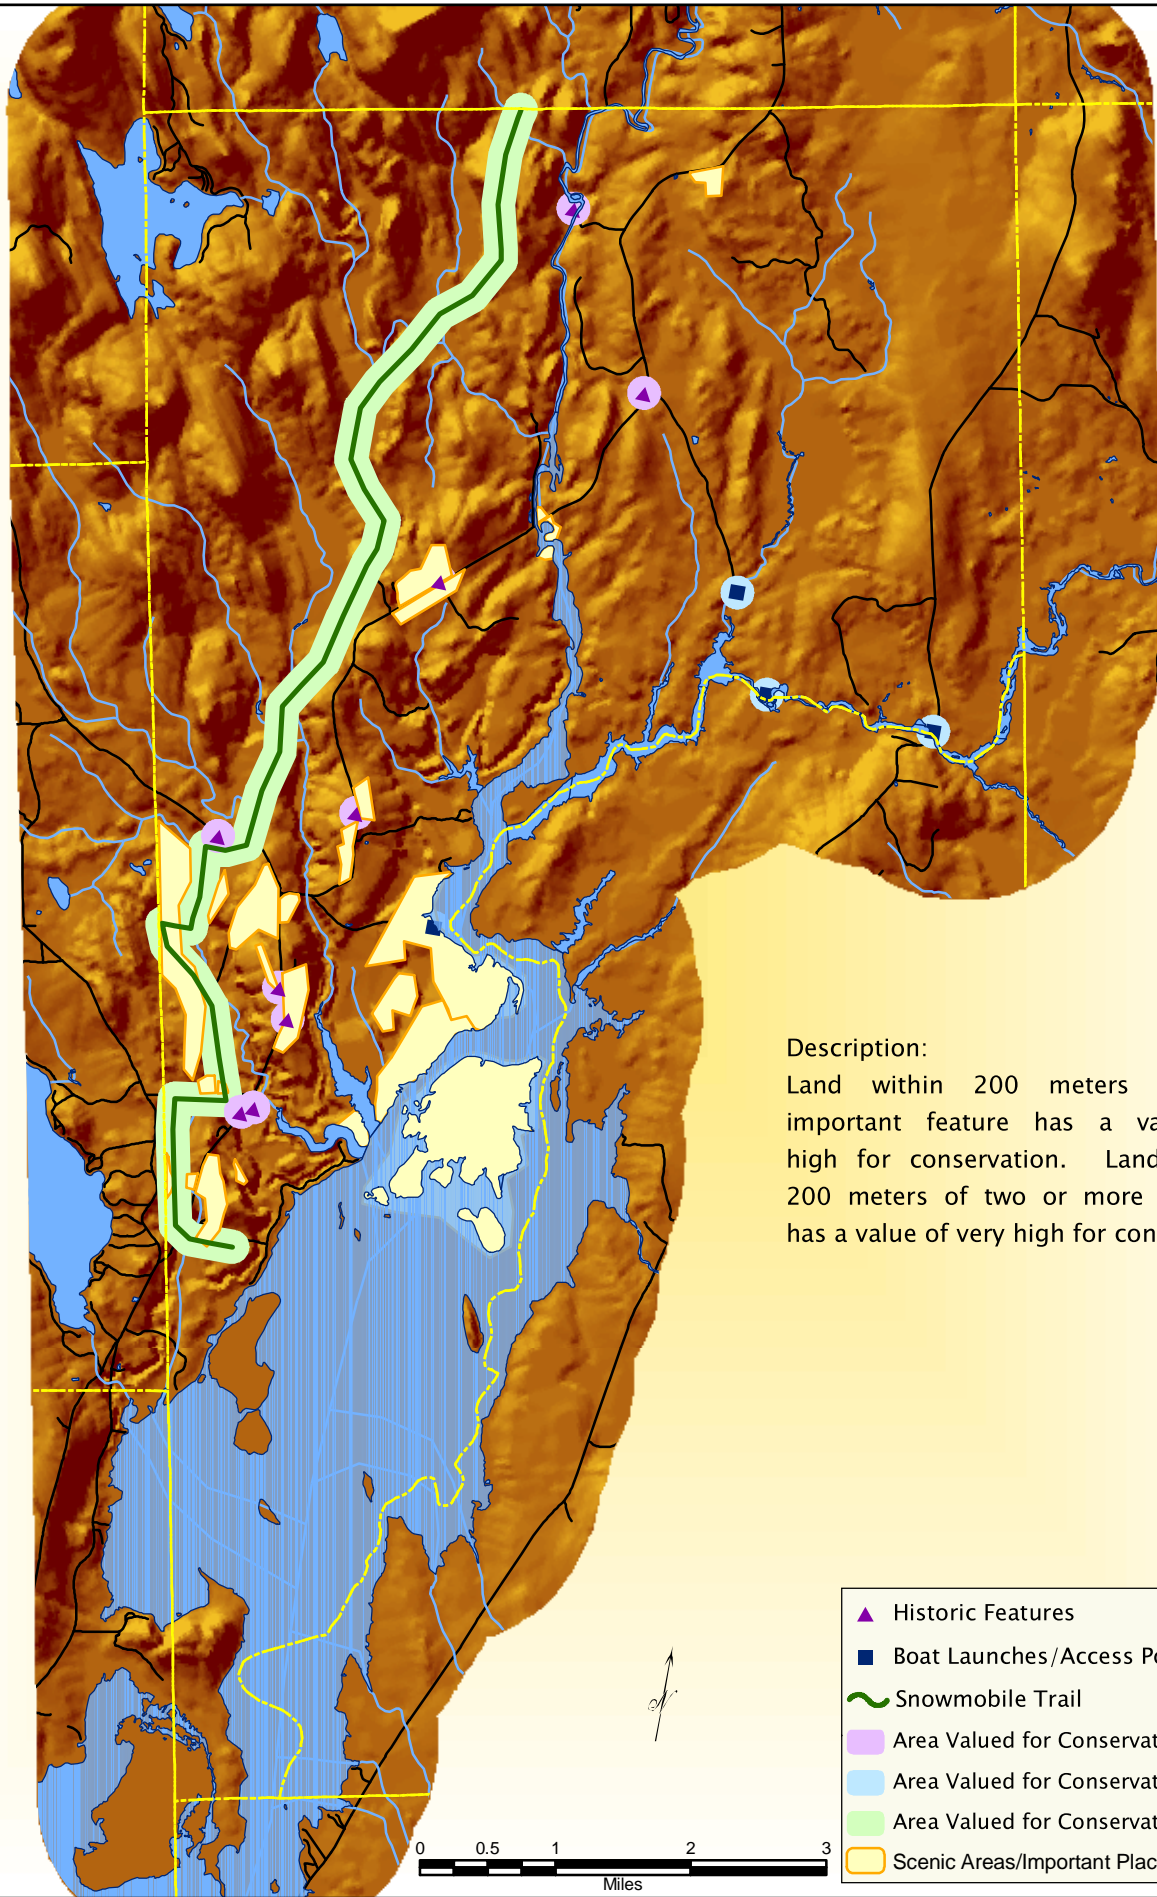

# Mariaville - Cultural Resources

### Description:

Land within 200 meters of an important feature has a value of high for conservation. Land within 200 meters of two or more features has a value of very high for conservation.

- ▲ Historic Features
- Boat Launches/Access Points
- ~ Snowmobile Trail
- Area Valued for Conservation (historic)
- Area Valued for Conservation (boat access)
- Area Valued for Conservation (trails)
- Scenic Areas/Important Places