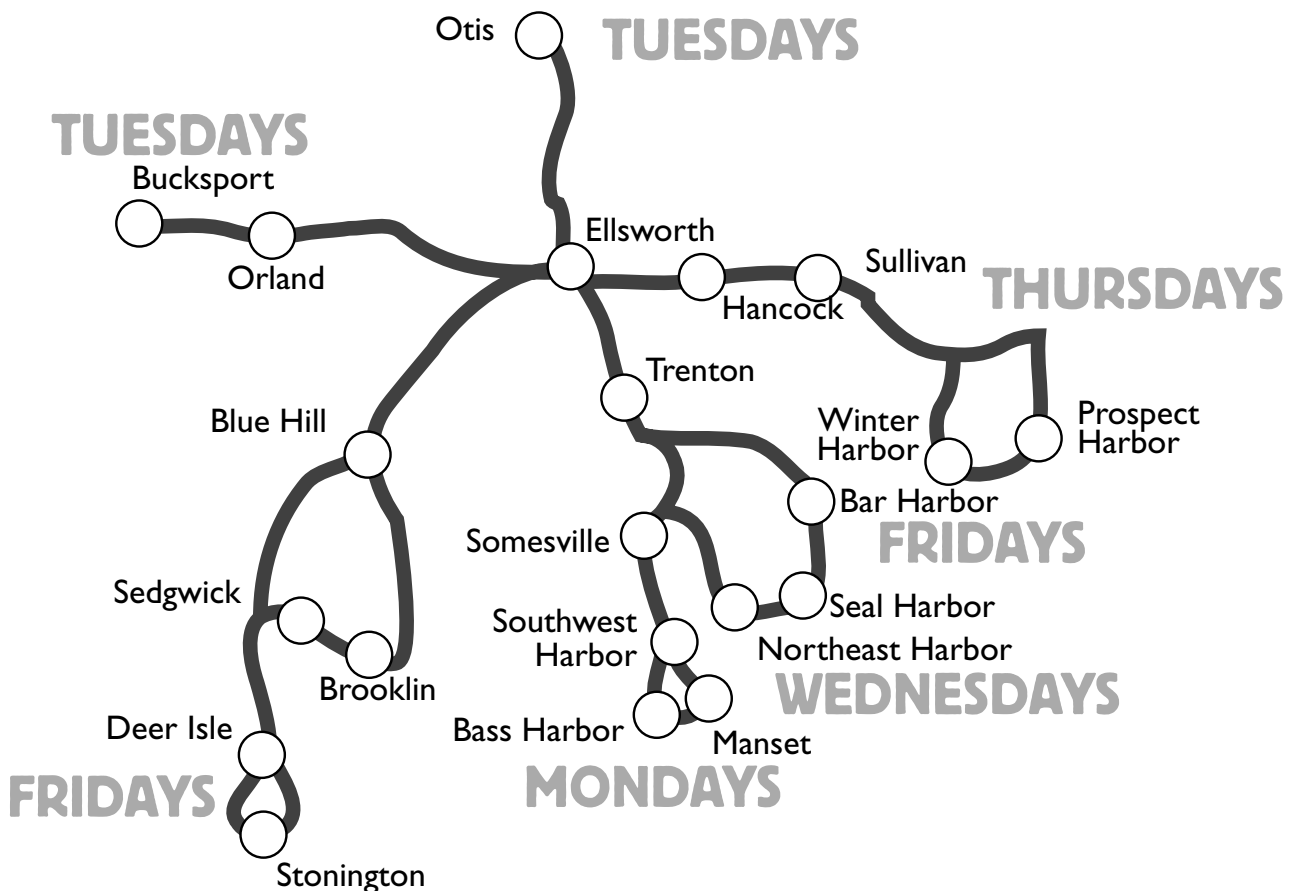

Monday - Friday ELLSWORTH-BAR HARBOR

Monday through Friday, a bus leaves from City Hall in Ellsworth at 7:45 a.m. and arrives in Bar Harbor at 8:35 a.m. A return bus leaves Graves Supermarket in Bar Harbor at 3:00 p.m. and arrives in downtown Ellsworth at 4:00 p.m.

AFTERNOON STOPS are made as needed to return morning bus riders. Passengers who do not ride in the morning who wish to board afternoon buses outside of Ellsworth should notify the driver or the office in advance.

Wednesdays NORTHEAST HARBOR

	A.M.	P.M.
Bar Harbor		
Harbor Hill	8:30	2:40
Graves Supermarket	8:40	2:35
Rodick-Lorraine	8:43	2:30
Malvern-Belmont	8:45	2:28
Tapley's Store	8:47	2:26
Otter Creek		
Post Office	8:55	2:19
Seal Harbor		
Post Office	9:00	2:14
Northeast Harbor		
Maple Lane Apts	9:10	2:06
Town Pier	9:13	2:04
Post Office	9:15	2:03
Somesville		
One-Stop	9:26	1:50
Town Hill		
Town Hill Store	9:30	1:46
Trenton		
Grange Hall	9:35	1:42
Ellsworth		
Wal-Mart	9:45	1:35
Mall	9:50	1:30
Shaws	9:55	1:25
City Hall	10:00	1:20

BUY TICKETS AND SAVE
Books of Five Bus Tickets

Fridays BAR HARBOR

	A.M.	P.M.
Bar Harbor		
Graves Supermarket	9:20	2:40
Rodick-Lorraine	9:25	2:37
Malvern-Belmont	9:27	2:35
Park & Ledgelawn	9:29	2:33
Tapley's Store	9:30	2:32
Harbor Hill	9:38	2:24
Hulls Cove		
Post Office	9:41	2:21
Salisbury Cove		
Hadley Point Road	9:51	2:14
Trenton		
Grange Hall	9:58	2:07
Ellsworth		
Wal-Mart	10:05	2:00
Mall	10:10	1:55
Shaws	10:14	1:50
Hospital	10:18	
City Hall	10:20	1:45