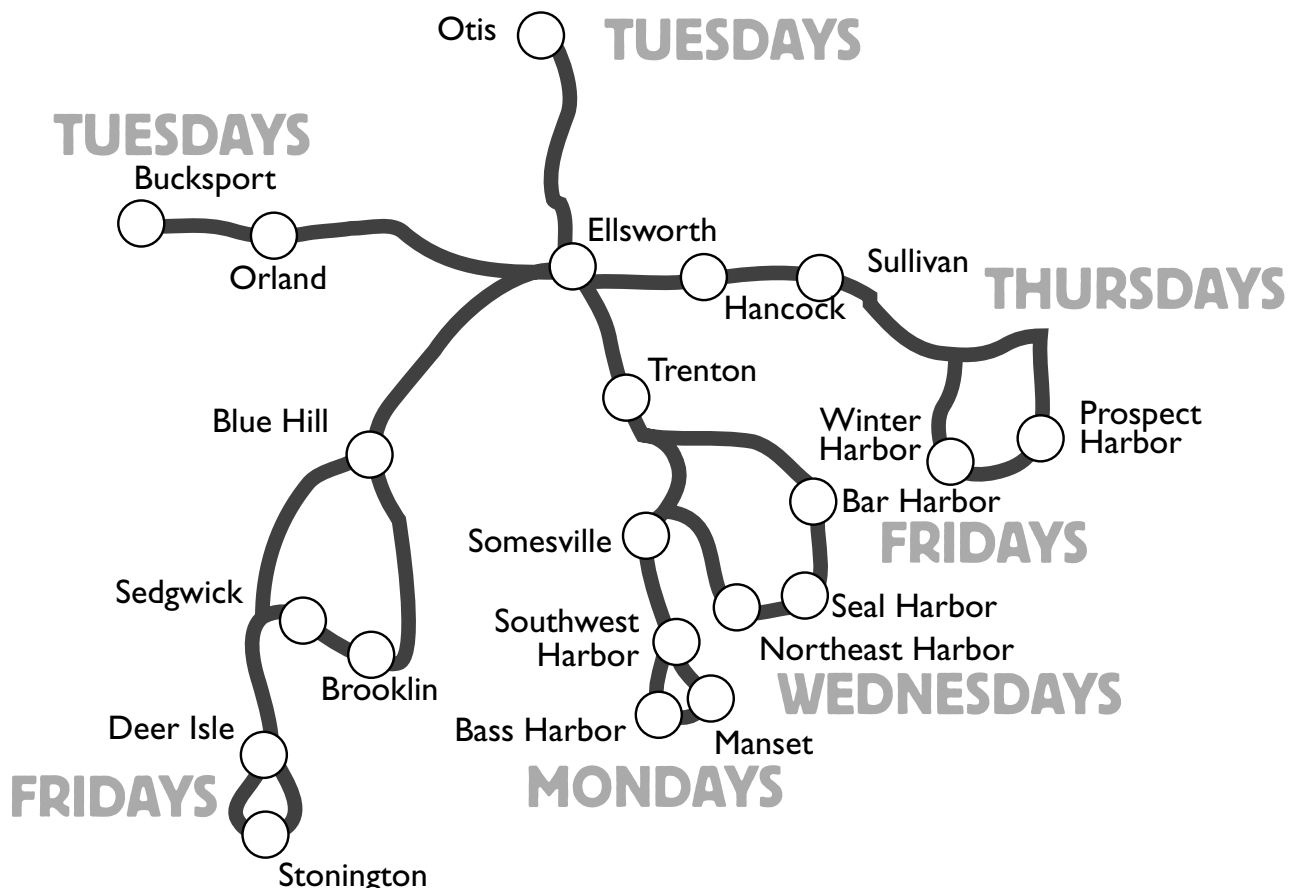

Monday - Friday ELLSWORTH-BAR HARBOR

Monday through Friday, a bus leaves from City Hall in Ellsworth at 7:45 a.m. and arrives in Bar Harbor at 8:35 a.m. A return bus leaves Graves Supermarket in Bar Harbor at 3:00 p.m. and arrives in downtown Ellsworth at 4:00 p.m.

AFTERNOON STOPS are made as needed to return morning bus riders. Passengers who do not ride in the morning who wish to board afternoon buses outside of Ellsworth should notify the driver or the office in advance.

Wednesdays NORTHEAST HARBOR

	A.M.	P.M.
Bar Harbor		
Harbor Hill	8:30	2:40
Graves Supermarket	8:40	2:35
Rodick-Lorraine	8:43	2:30
Malvern-Belmont	8:45	2:28
Tapley's Store	8:47	2:26
Otter Creek		
Post Office	8:55	2:19
Seal Harbor		
Post Office	9:00	2:14
Northeast Harbor		
Maple Lane Apts	9:10	2:06
Town Pier	9:13	2:04
Post Office	9:15	2:03
Somesville		
One-Stop	9:26	1:50
Town Hill		
Town Hill Store	9:30	1:46
Trenton		
Grange Hall	9:35	1:42
Ellsworth		
Wal-Mart	9:45	1:35
Mall	9:50	1:30
Shaws	9:55	1:25
City Hall	10:00	1:20

BUY TICKETS AND SAVE

Books of Five Bus Tickets

Fridays BAR HARBOR

	A.M.	P.M.
Bar Harbor		
Graves Supermarket	9:20	2:40
Rodick-Lorraine	9:25	2:37
Malvern-Belmont	9:27	2:35
Park & Ledgelawn	9:29	2:33
Tapley's Store	9:30	2:32
Harbor Hill	9:38	2:24
Hulls Cove		
Post Office	9:41	2:21
Salisbury Cove		
Hadley Point Road	9:51	2:14
Trenton		
Grange Hall	9:58	2:07
Ellsworth		
Wal-Mart	10:05	2:00
Mall	10:10	1:55
Shaws	10:14	1:50
Hospital	10:18	
City Hall	10:20	1:45