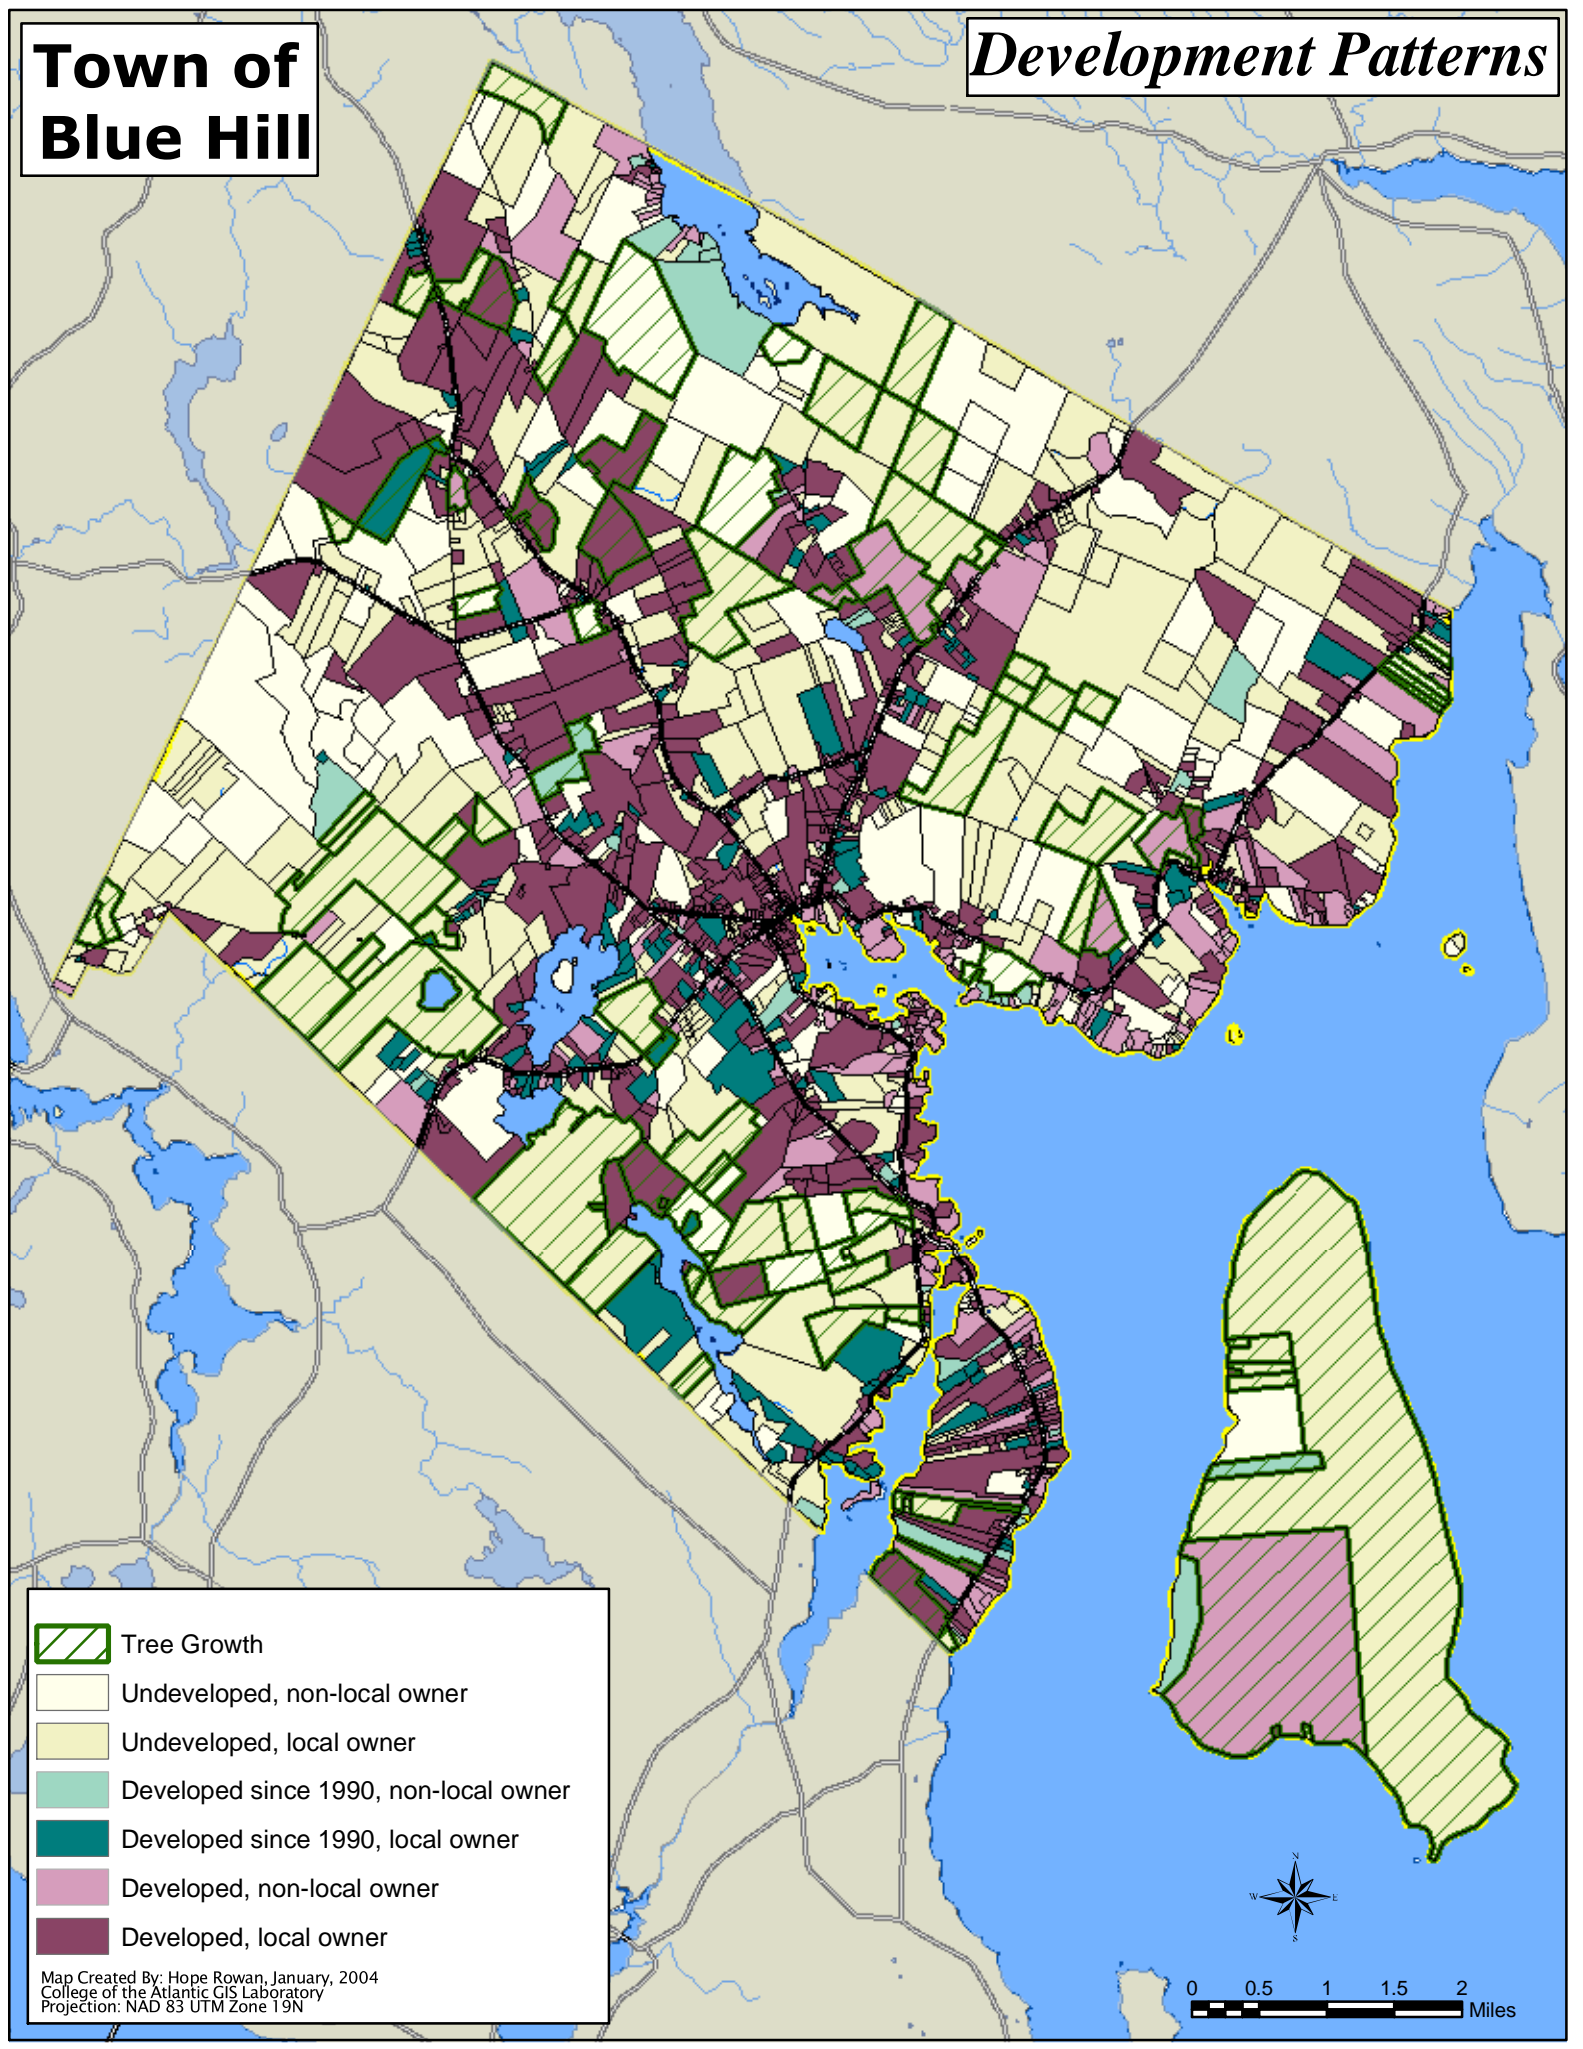

Town of Blue Hill

Development Patterns

Map Created By: Hope Rowan, January, 2004
College of the Atlantic GIS Laboratory
Projection: NAD 83 UTM Zone 19N

0 0.5 1 1.5 2 Miles